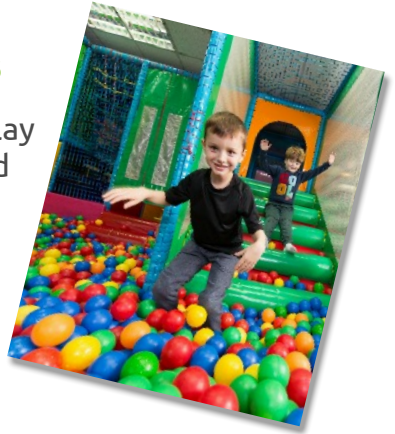

Jungle Adventure Party - Soft Play Party Age: 1- 6 years

Our fabulous Jungle Adventure Soft Play will be available exclusively for you and party invitees.

The two-tier structure, ball pond and "bumpa bouncer" can host up to 50 children. Climb, run, slide on safe, clean soft play equipment for one hour. Available at the weekends.

(Party Leaders present)

In addition, have a visit from our very own Bosley Bear, providing action songs for the last 15 minutes of the party. **Please note: ½ hour party tea can be added.**