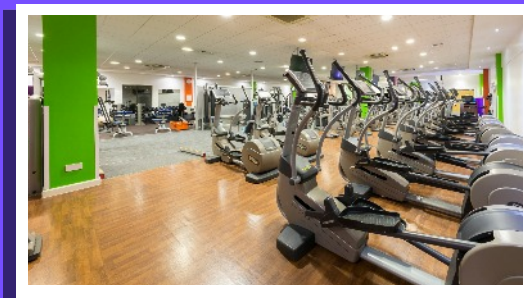

# MULTI ACTIVITY EVENING

SATURDAY 24<sup>th</sup> June  
18:15 - 21:00

FOR CHILDREN WITH ADDITIONAL NEEDS

A fun multi Activity evening with unlimited usage of the facilities at Basingstoke Sports Centre for the whole family

football

swimming\*

the gym\*

the playden

boccia

racket sports

PLUS -  
**SPLASHWARRIOR  
RACECOURSE**

£2.00 per individual