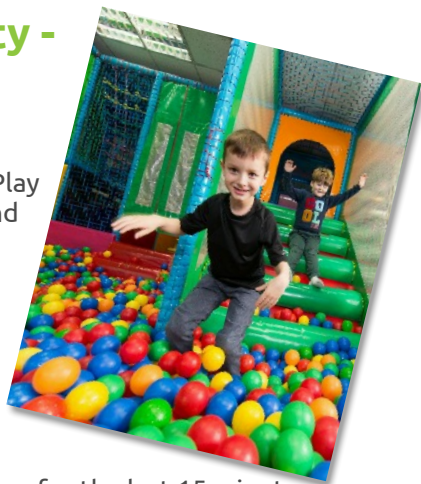

Jungle Adventure Party - Soft Play Party

Age: 1- 6 years

Our fabulous Jungle Adventure Soft Play will be available exclusively for you and party invitees.

The two-tier structure, ball pond and "bumpa bouncer" can host up to 50 children. Climb, run, slide on safe, clean soft play equipment for one hour. Available at the weekends.

(Party Leaders present)

In addition, have a visit from our very own Bosley Bear, providing action songs for the last 15 minutes of the party.