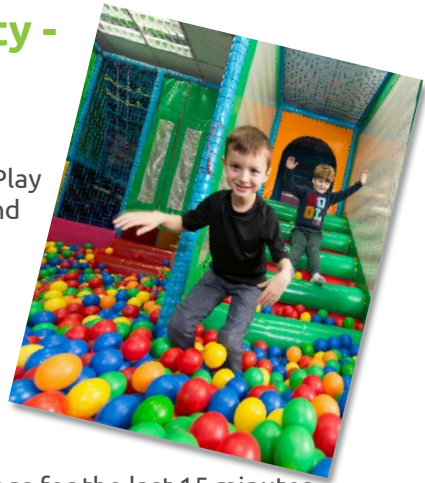

Kids Birthday Parties

for 1 - 12 years

at Basingstoke Sports Centre
mybst.org

Jungle Adventure Party - Soft Play Party

Age: 1- 6 years

Our fabulous Jungle Adventure Soft Play will be available exclusively for you and party invitees.

The two-tier structure, ball pond and "bumpa bouncer" can host up to 50 children. Climb, run, slide on safe, clean soft play equipment for one hour. Available at the weekends.

(Party Leaders present)

In addition, have a visit from our very own Bosley Bear, providing action songs for the last 15 minutes of the party.

Please note: ½ hour party tea can be added.

Pick 'n' Mix Party Age: 5 - 7 years and 8 - 12 years

(NOT suitable for under 5 year olds)

Like to have the freedom to create your own party? Choose 3 out of 7 sporting challenges- test your friends in a 1½ Hour sporting frenzy.

Party Leaders Present

Saturday 14.30 - 16.00

Please note: ½ hour party tea can be added.

Football Party Age: 5 - 12 years

Ideal for football fans. Organise and supervise your own football party. Exclusive use of our football area. Goals and balls supplied - you provide the ref!